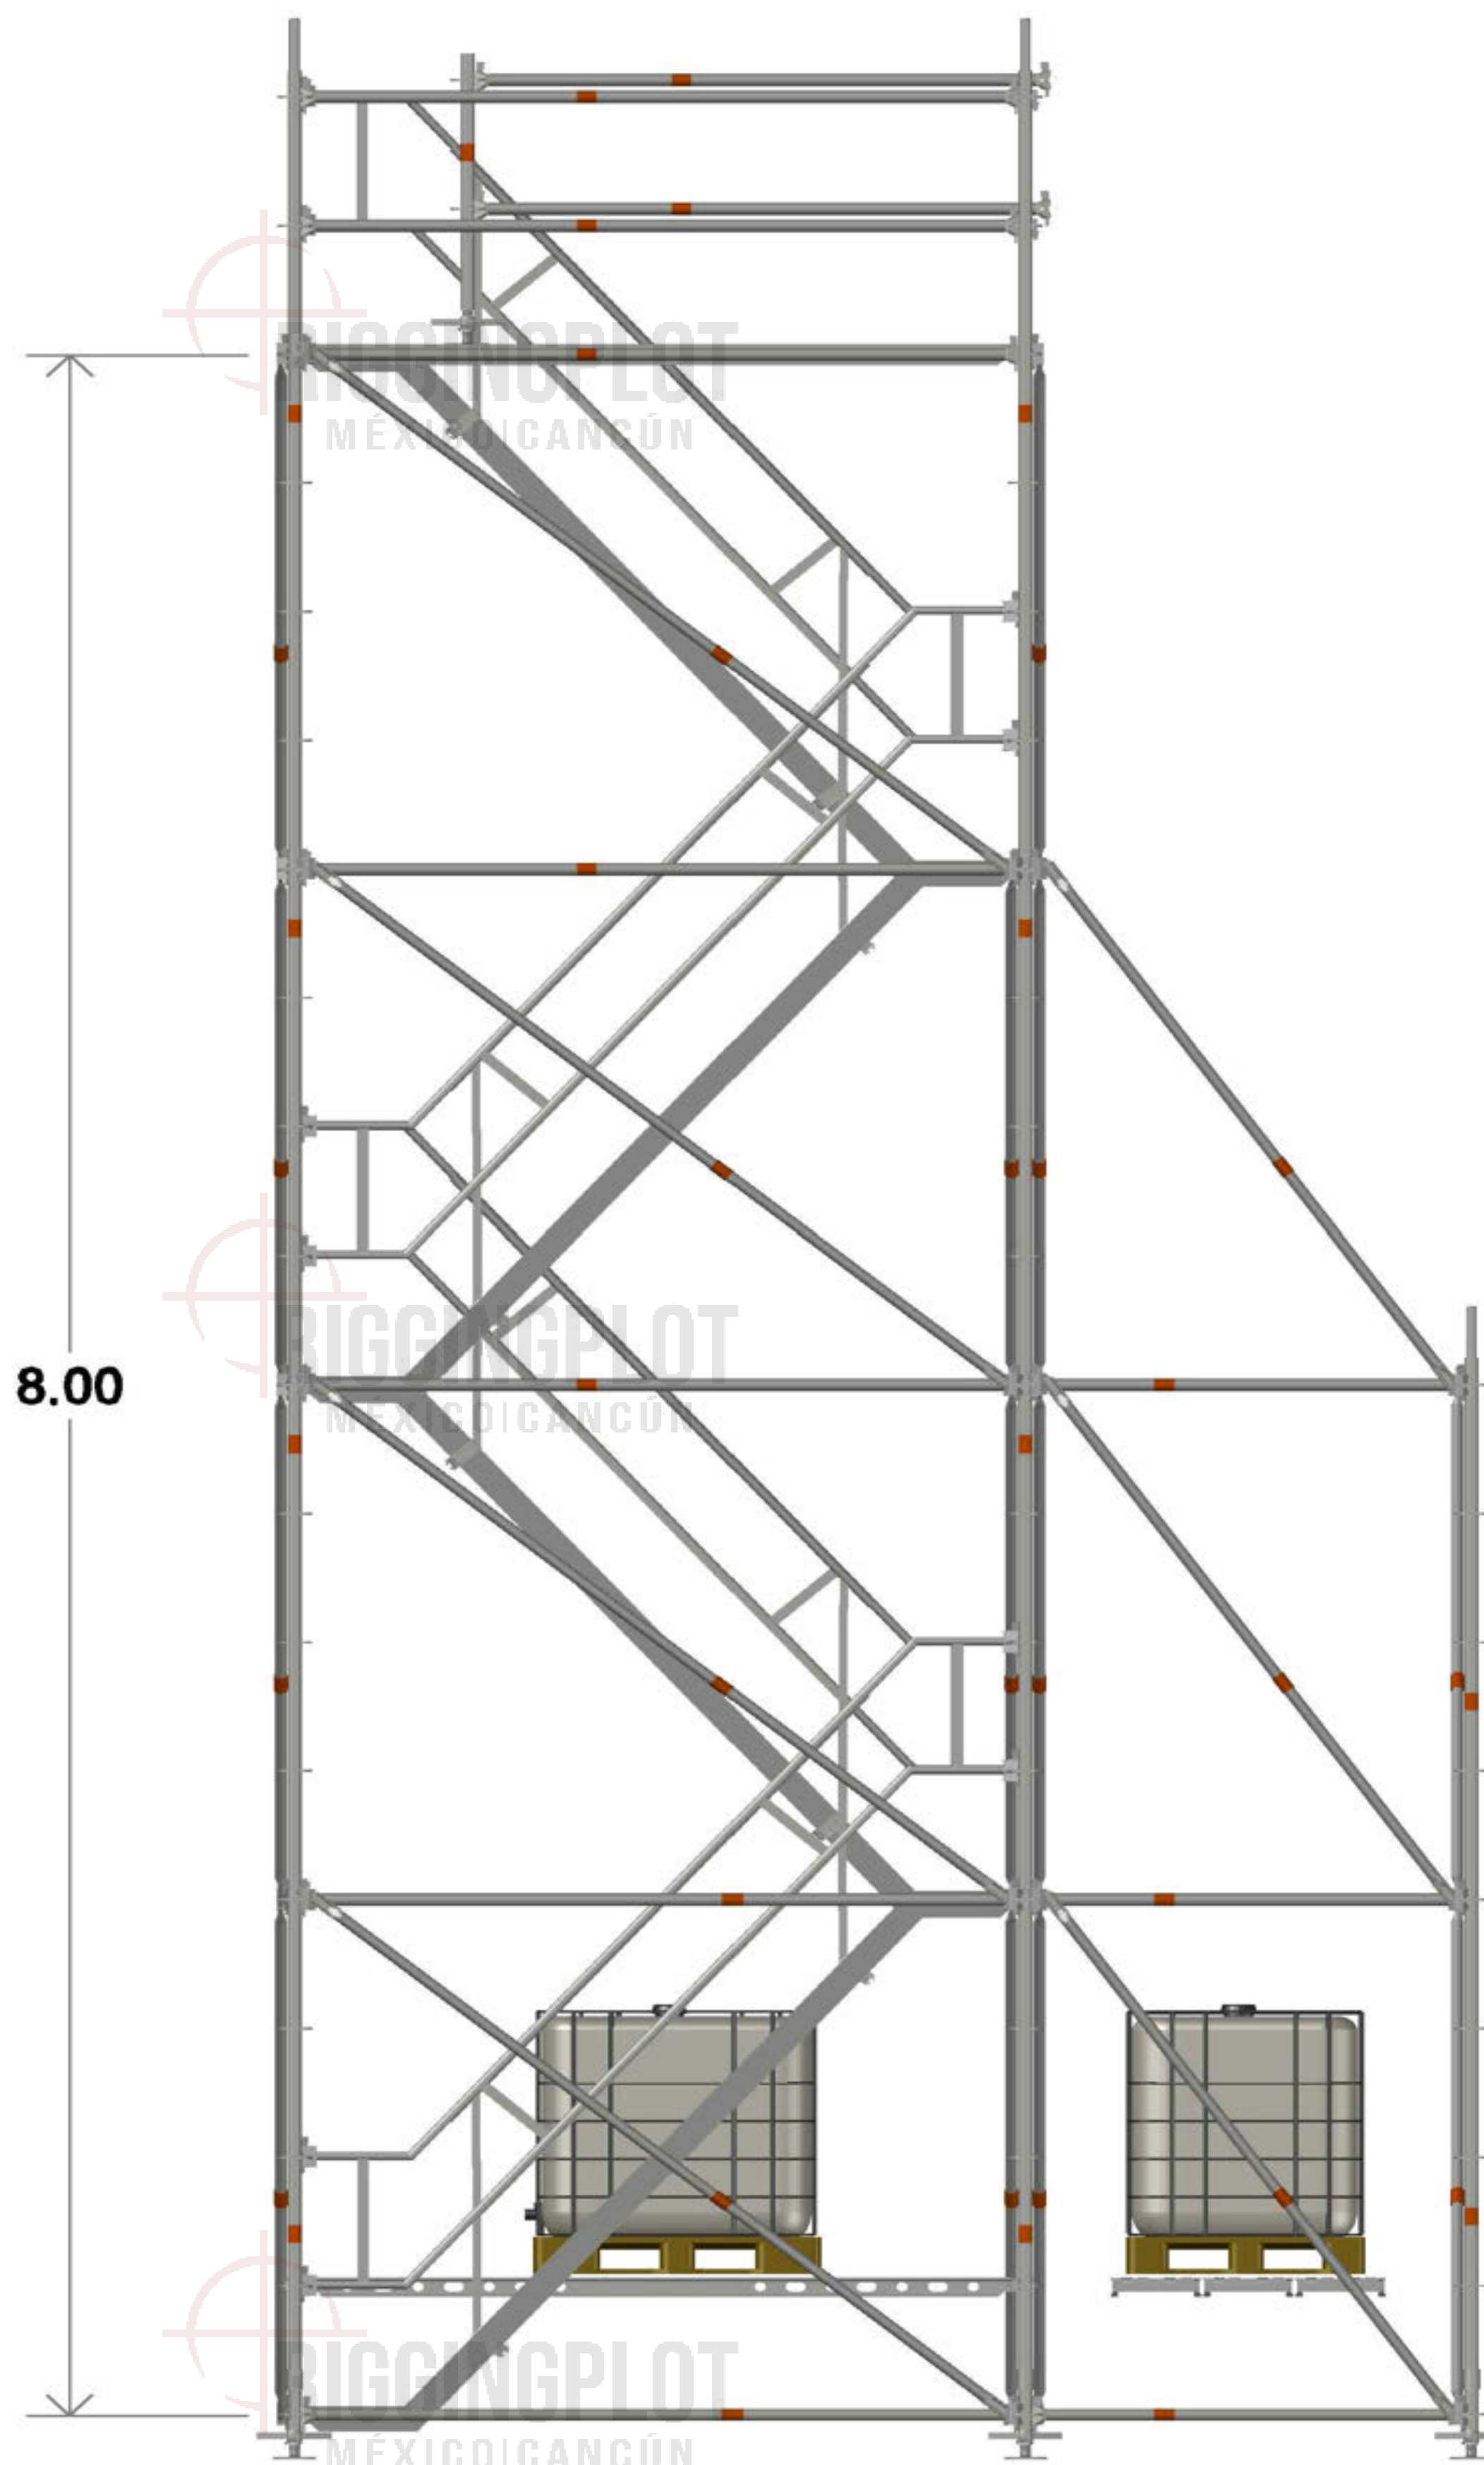

Vista en Isometrico  
Acomodo General

Vista en Alzado  
Acomodo General

Vista en Planta  
Acomodo General

Drawing by:

Legal Terms

THE INFORMATION CONTAINED IN THIS DOCUMENT IS THE SOLE PROPERTY OF RIGGINGPLOT MÉXICO SA DE CV AND/OR ANGEL ROJAS. ANY REPRODUCTION IN PART OR AS A WHOLE WITHOUT THE WRITTEN PERMISSION OF RIGGINGPLOT MÉXICO SA DE CV AND/OR ANGEL ROJAS IS PROHIBITED.

Project Name: TIROLESA

Structure Name: ESCALERAS

Design By: ISRAEL LÓPEZ

Reviewed by: Review By

Client:

Venue: HOTEL MOON PALACE

Scale: 1:1

Account Metric/Imperial

Architectural Plan

Show Date:

16/12/2021

Load In: 14/12/2021

Load Out: 18/12/2021

Drawing Date:  
08/07/2021

Architectural Key  
Architectural Key

Version:

V1-A

Number Sheet:

2 / 2