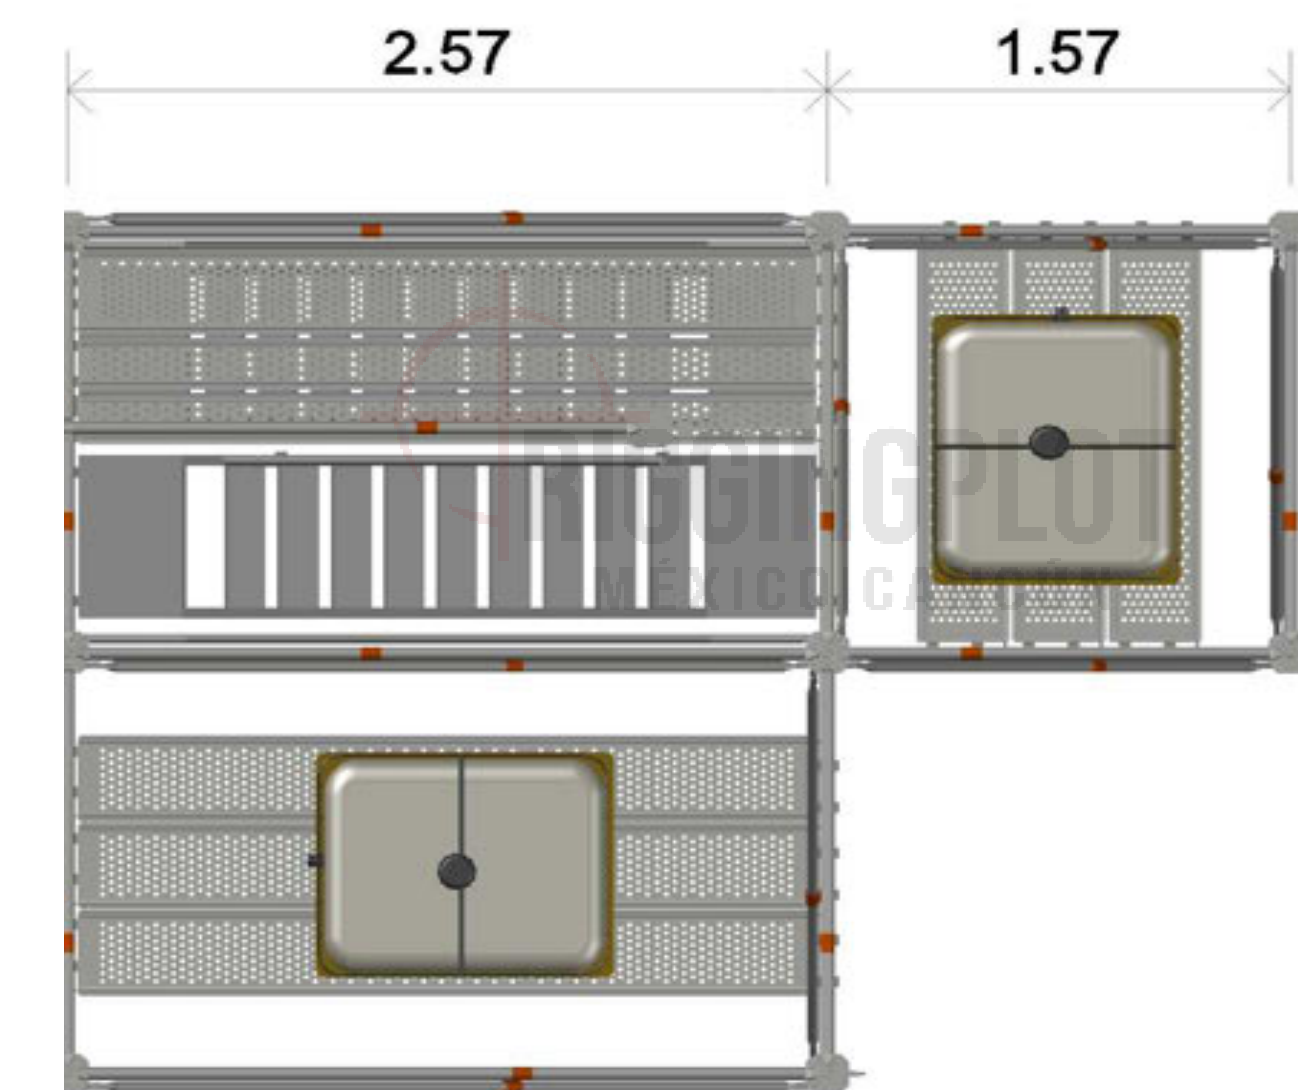

Vista en Isometrico  
Acomodo General

Vista en Alzado  
Acomodo General

Vista en Planta  
Acomodo General

Drawing by:

Legal Terms

THE INFORMATION CONTAINED IN THIS DOCUMENT IS THE SOLE PROPERTY OF RIGGINGPLOT MÉXICO SA DE CV AND/OR ANGEL ROJAS. ANY REPRODUCTION IN PART OR AS A WHOLE WITHOUT THE WRITTEN PERMISSION OF RIGGINGPLOT MÉXICO SA DE CV AND/OR ANGEL ROJAS IS PROHIBITED.

Project Name: TIROLESA

Structure Name: ESCALERAS

Design By: ISRAEL LÓPEZ

Reviewed by: Review By

Client:

Venue: HOTEL MOON PALACE

Scale: 1:1

Account Metric/Imperial

Architectural Plan

Show Date:

16/12/2021

Load In: 14/12/2021

Load Out: 18/12/2021

Drawing Date:  
08/07/2021

Architectural Key  
Architectural Key

Version:

V1-A

Number Sheet:

2 / 2